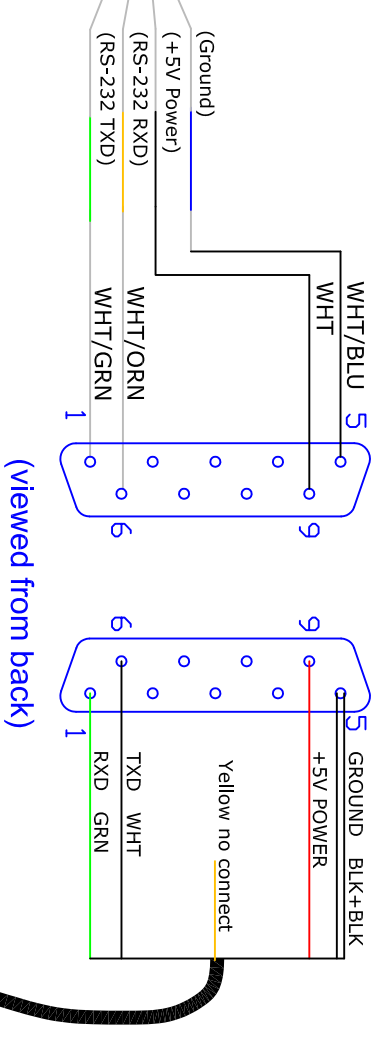

DB-9 Female DB-9 Male

GPS PLUG

EFIS Expansion Connector

VIEWED FROM BACK
CABLE DB15 MALE

AF-GPS
P/N: 73101

ITEM	QTY	PART #	DESCRIPTION
------	-----	--------	-------------

NOTES:

1	12/6/11	Initial Drawing	REV	DATE	DESCRIPTION	REV	DATE	DESCRIPTION
			REV	DATE	DESCRIPTION	REV	DATE	DESCRIPTION

ADVANCED FLIGHT SYSTEMS INC.

PHONE: (503) 263-0037 FAX: (503) 263-1138
 320 REDWOOD ST
 CANBY, OR 97015

AF-5000 Expansion GPS Harness P/N 53612 B 1