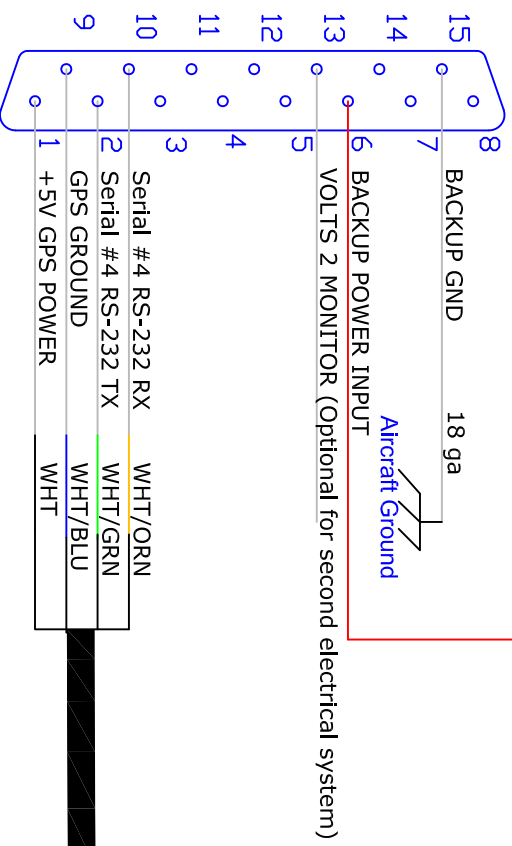

DB-9 Female DB-9 Male

GPS PLUG

EFIS Expansion Connector

VIEWED FROM BACK
CABLE DB15 MALE

AF-GPS
P/N: 73101

ITEM	QTY	PART #	DESCRIPTION
------	-----	--------	-------------

NOTES:

1	12/6/11	Initial Drawing	REV	DATE	DESCRIPTION	REV	DATE	DESCRIPTION
			REV	DATE	DESCRIPTION	REV	DATE	DESCRIPTION

ADVANCED FLIGHT SYSTEMS INC.

PHONE: (503) 263-0037 FAX: (503) 263-1138
 320 REDWOOD ST
 CANBY, OR 97015

AF-5000 Expansion GPS Harness P/N 53612 B 1